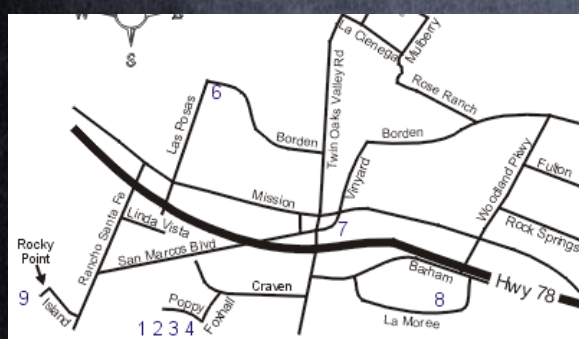

MARK YOUR CALENDAR...

January 3rd and 10th Publicity Blitz. Join us in meeting the community of San Marcos and passing out Launch Day invitation postcards. Meet at the Community Center in San Marcos at 5:00 PM to split into groups. Please RSVP so that we know how many groups we will have. Now is the time to volunteer! Only 17 days until Launch Day!

January 8th and 14th Practice Days. We will be in the Community Center testing equipment, planning the layout, allowing the band to play for the first time in the new space, and going over our game plan. If you're a part of the Launch service or are interested in helping, please join us on these practice days!

January 15th Launch Day. Be thinking of people you might invite to the service or start praying for the people of San Marcos who may be in attendance. Launch Service will be at 10:00 AM at 3 Civic Center Drive, San Marcos. A lunch will follow the service, and we ask that any Community Lutheran Church members in attendance bring a Mexican food dish to share.

We are a satellite worship site of Community Lutheran Church launching in January 2012, and we greatly appreciate you keeping this ministry in prayer. Please forward our prayers request to friends, family, and other congregations! To receive our weekly e-mails, register as a **CLC San Marcos prayer partner** at www.clcsm.org or e-mail jbeyer@clcsm.org. To be removed from this mailing list, reply to this e-mail and indicate that you would like be removed.

Community Lutheran Church San Marcos Prayer Partners: 175

DAYS UNTIL JANUARY 15TH LAUNCH DAY: 17

Community Lutheran Church San Marcos
Worship Site: San Marcos Community Center, 3 Civic Center Drive, San Marcos, CA 92069
Office: 1650 Linda Vista Drive Suite #209, San Marcos, CA 92078
Office Phone: 760-510-2007, Website: www.clcsm.org
Vicar Joel Beyer's e-mail: jbeyer@clcsm.org, Pastor Tom Meyer's e-mail: tmeyer@clcsm.org,
Band Leader James Calkin's e-mail: jcalkins@clcsm.org